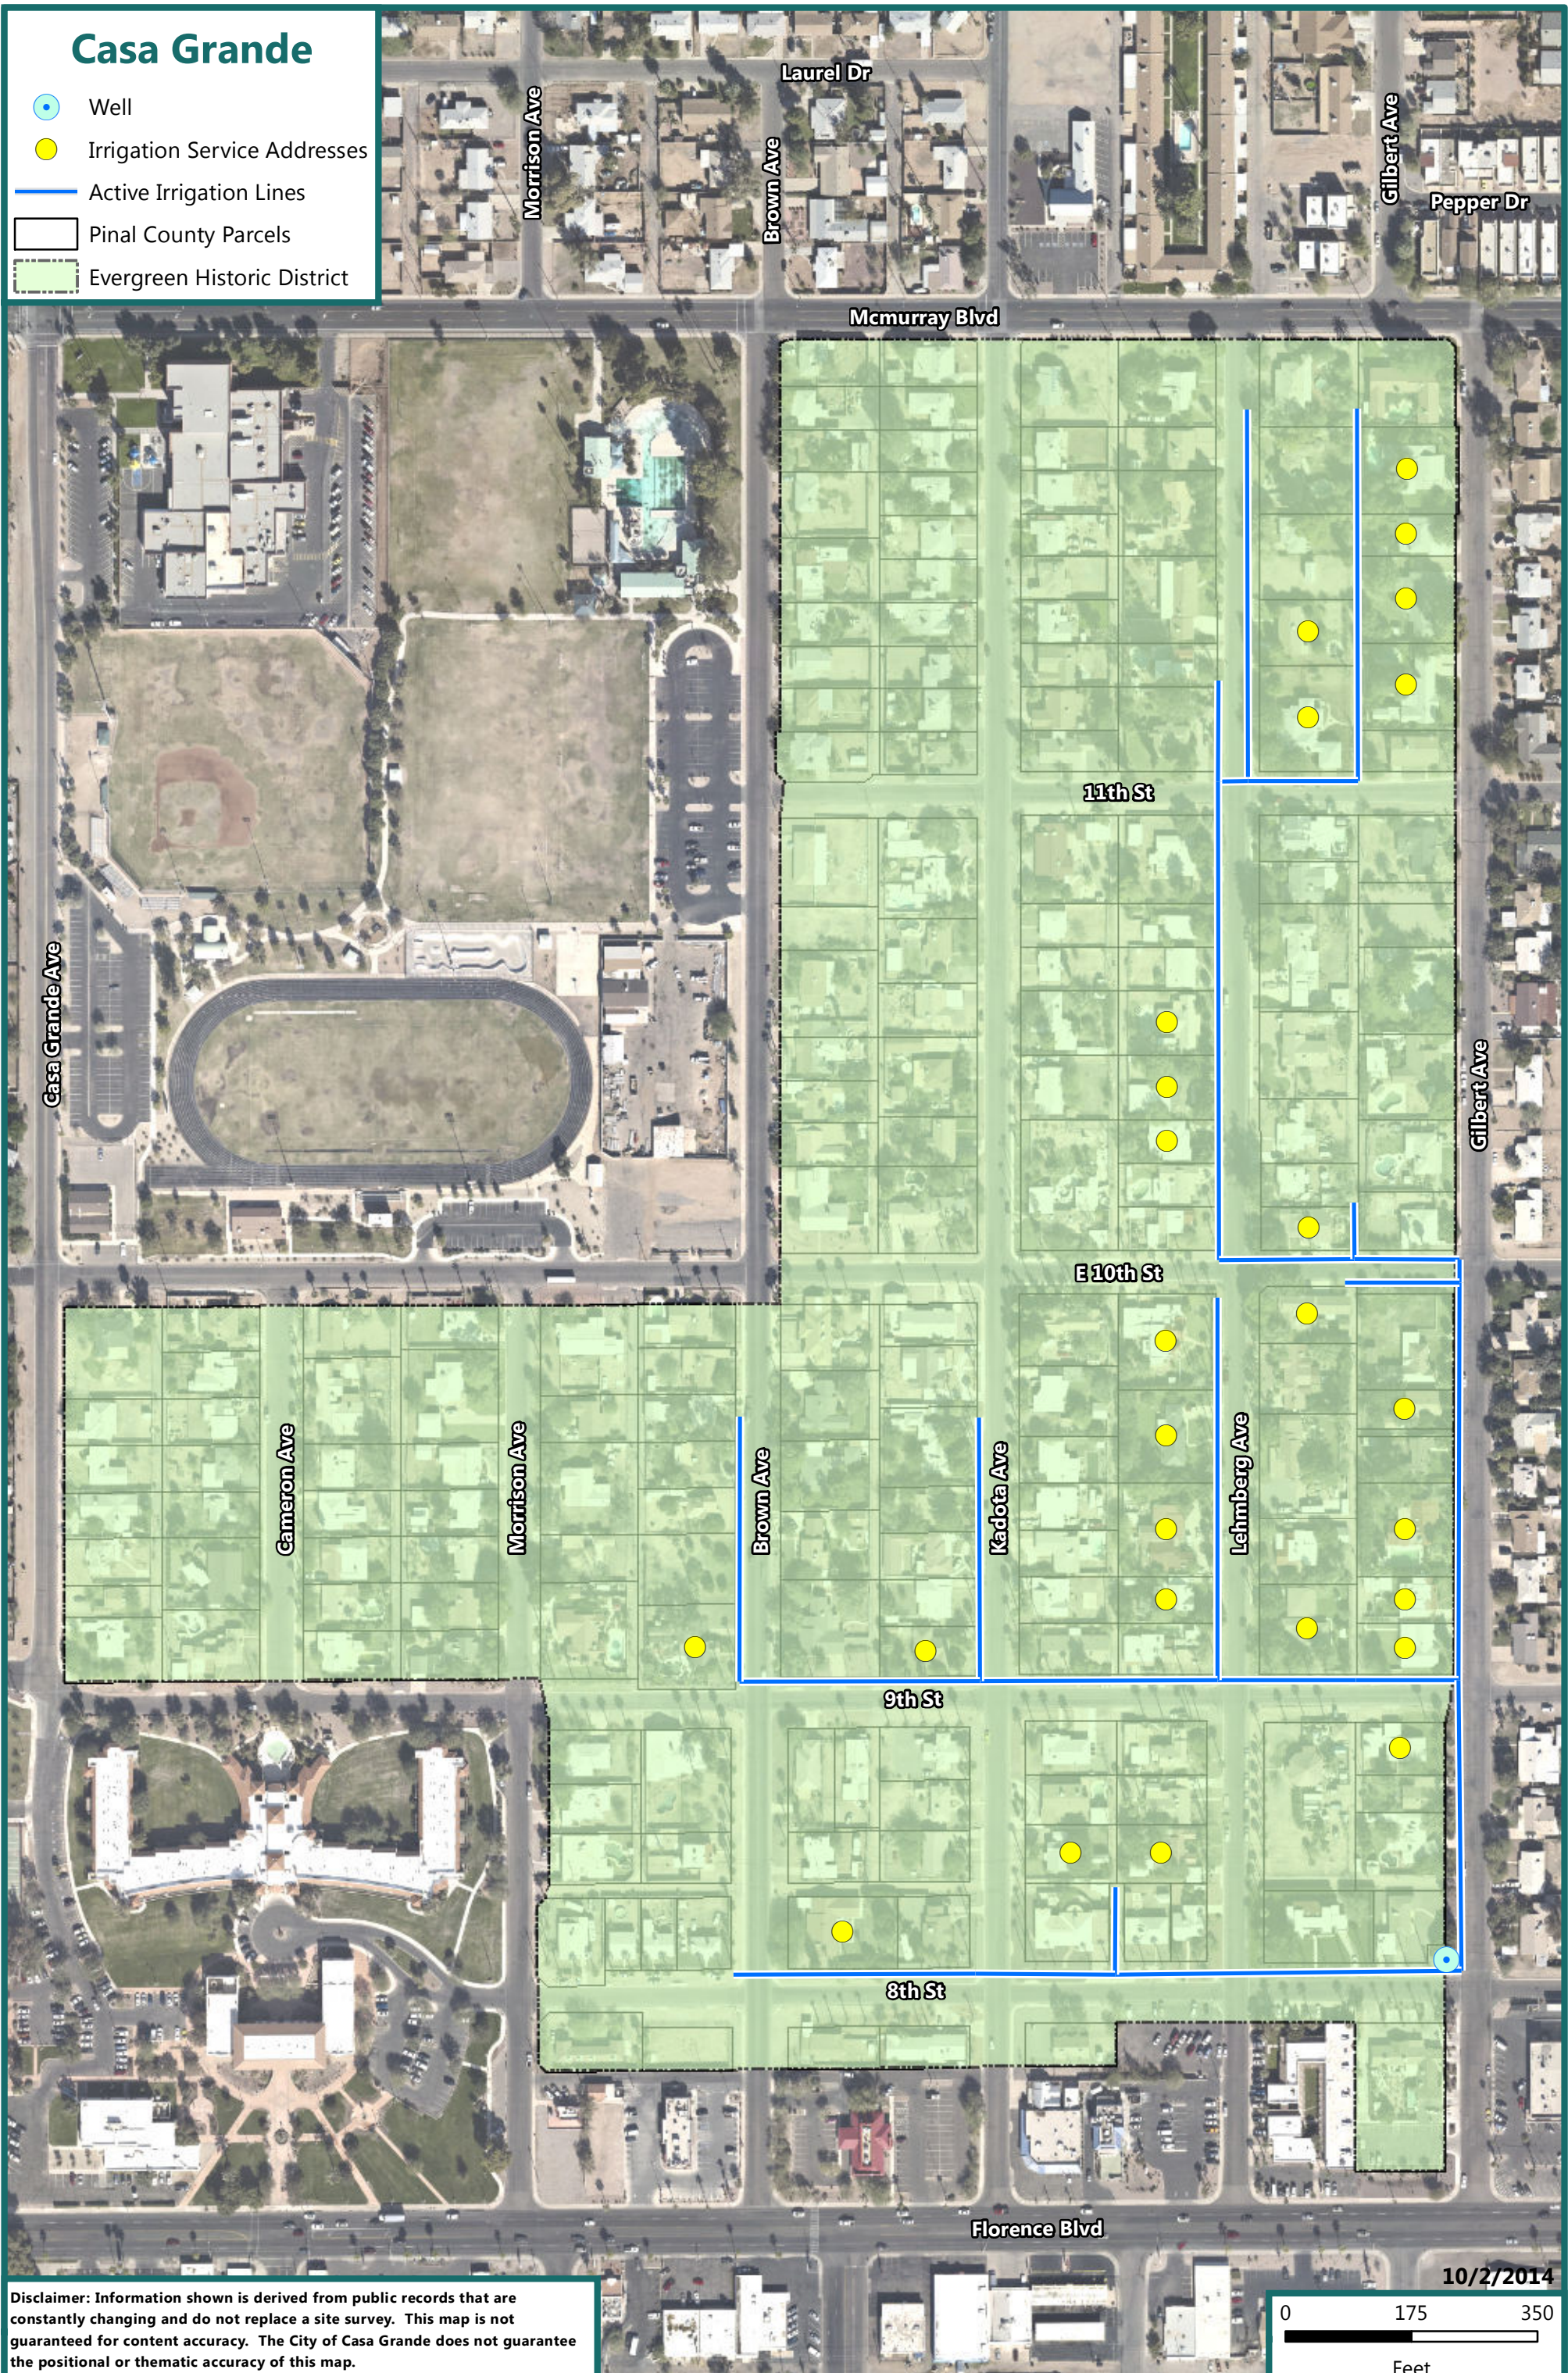

Casa Grande

-  Well
-  Irrigation Service Addresses
-  Active Irrigation Lines
-  Pinal County Parcels
-  Evergreen Historic District

Disclaimer: Information shown is derived from public records that are constantly changing and do not replace a site survey. This map is not guaranteed for content accuracy. The City of Casa Grande does not guarantee the positional or thematic accuracy of this map.