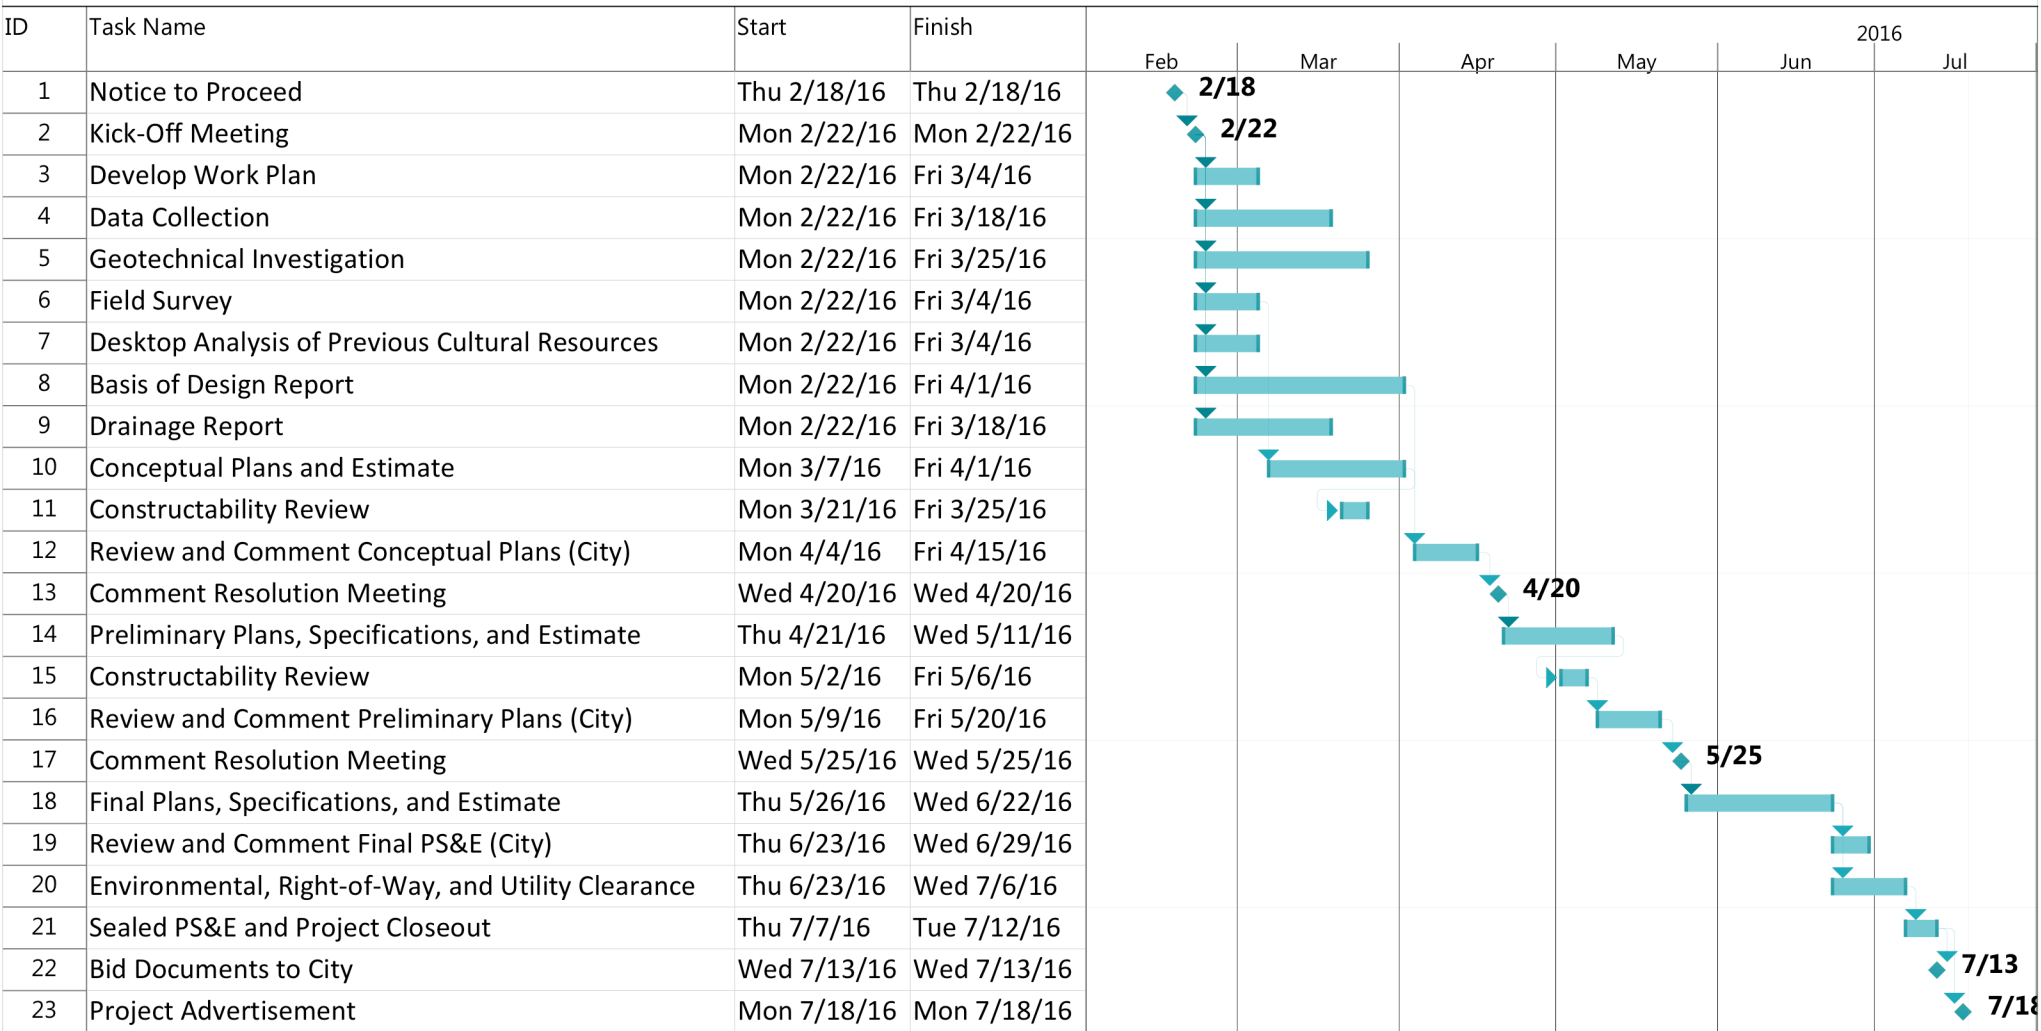

Peart Square 5th Street Extension
City of Casa Grande
Baseline Schedule

Date: Mon 11/23/15	Task		Inactive Summary		External Tasks	
	Split		Manual Task		External Milestone	
	Milestone		Duration-only		Deadline	
	Summary		Manual Summary Rollup		Progress	
	Project Summary		Manual Summary		Manual Progress	
	Inactive Task		Start-only			
	Inactive Milestone		Finish-only			